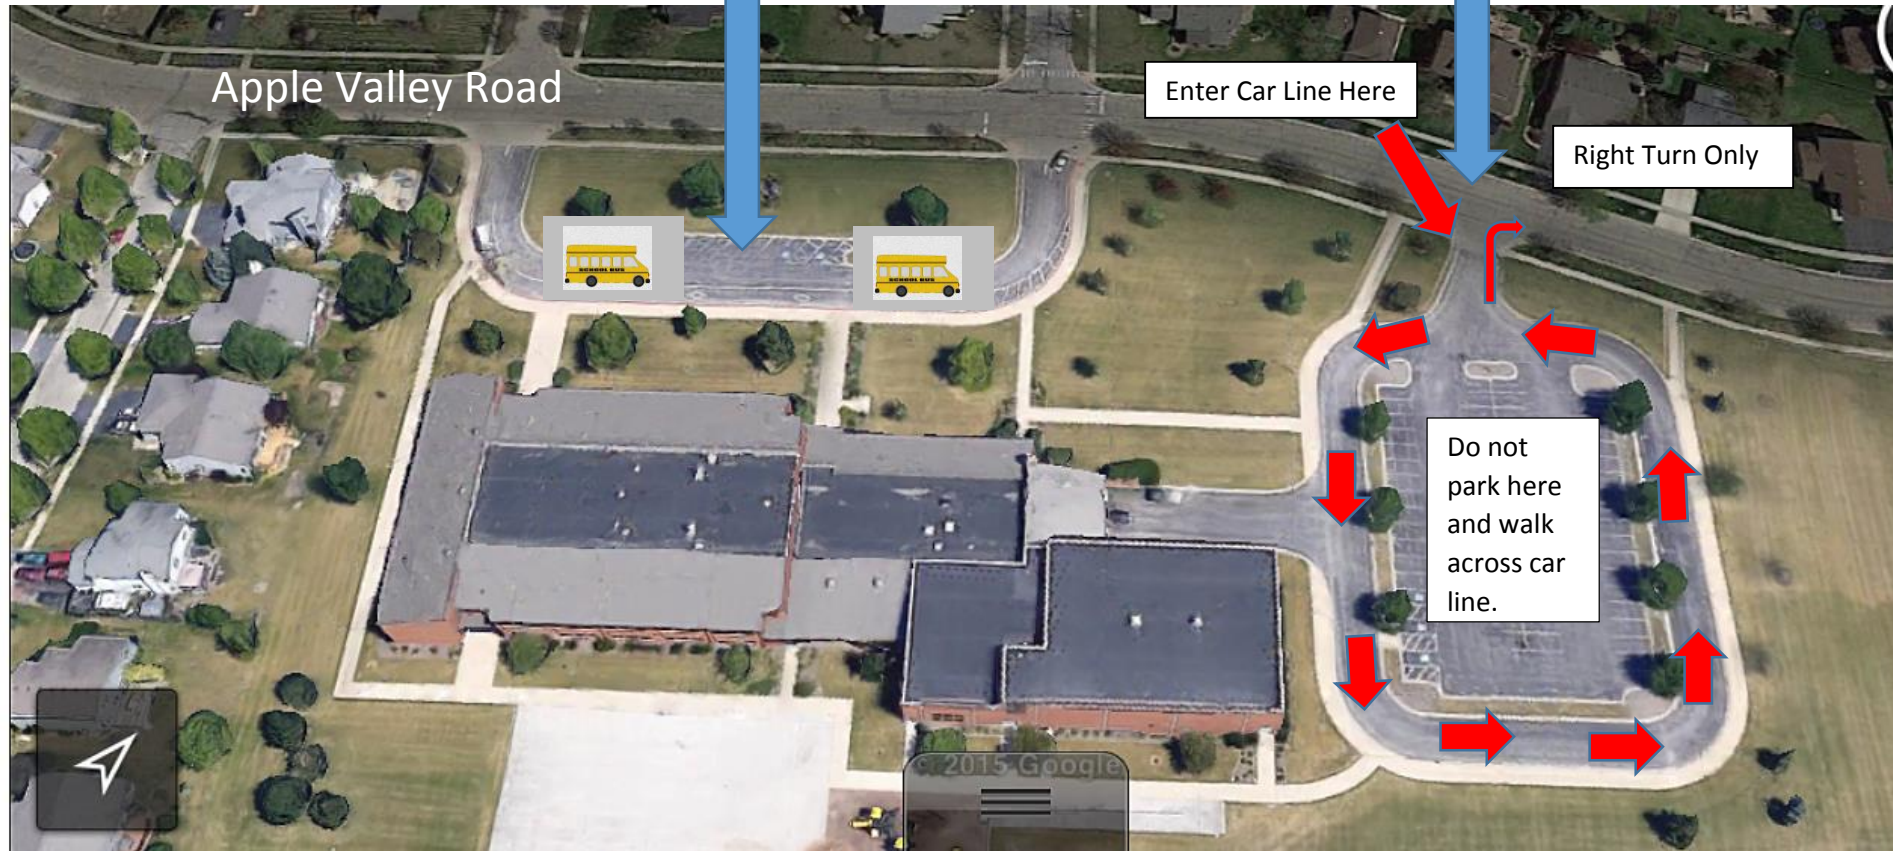

North

Builta Drop-Off and Pick-Up Areas

Front Circle Drive – Buses Only

8:40-9:05 a.m. and 3:20-3:45 p.m.

Or when buses, vans or orange cones are present

Car Line

Apple Valley Road

Enter Car Line Here

Right Turn Only

Do not park here and walk across car line.

© 2015 Google